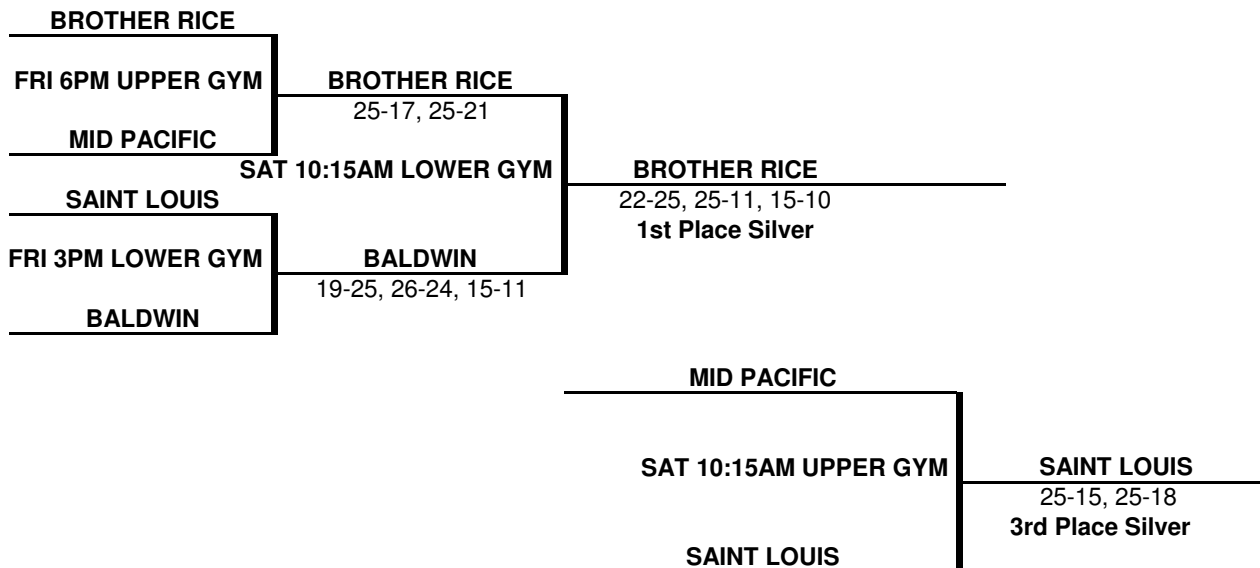

Friday - March 25, 2011

Team	Bronze	Matches		Games		W/L%	Pt %	Final
		Won	Lost	Won	Lost			
A-3rd	BROTHER RICE	2		4	1	80.0%	133.3%	1
B-3rd	MID PACIFIC		2	0	4	0.0%	71.0%	4
C-3rd	SAINT LOUIS	1	1	3	2	60.0%	118.2%	3
D-3rd	BALDWIN	1	1	3	3	50.0%	86.9%	2

Time	Gym	Home	Visitor	Game 1	Game 2	Game 3
6:00 PM	Upper	BROTHER RICE	vs MID PACIFIC	25 - 17	25 - 21	-
3:00 PM	Lower	SAINT LOUIS	vs BALDWIN	25 - 19	24 - 26	11 - 15

Saturday - March 26, 2011

Time	Gym	Home	Visitor	Game 1	Game 2	Game 3
10:15 AM	Lower	BROTHER RICE	vs BALDWIN	22 - 25	25 - 11	15 - 10
	Upper	MID PACIFIC	vs SAINT LOUIS	15 - 25	18 - 25	-

Results will be posted daily at: <http://www.iolaniboysvolleyball.org/>