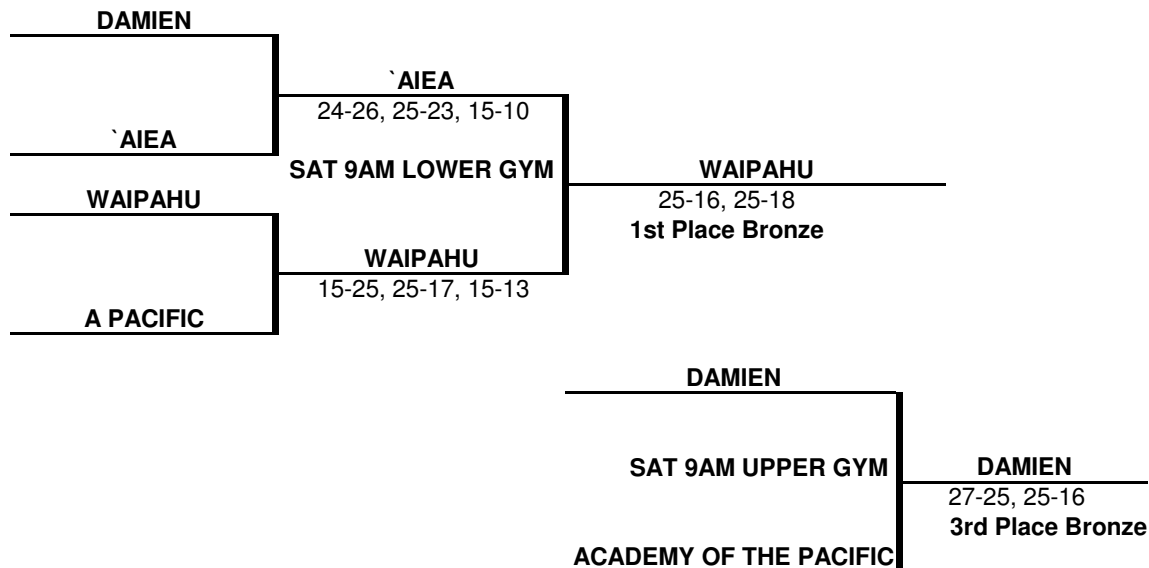

Friday - March 25, 2011

Team	Bronze	Matches		Games		W/L%	Pt %	Final
		Won	Lost	Won	Lost			
A-4th	DAMIEN	1	1	3	2	60.0%	105.7%	3
B-4th	`AIEA	1	1	2	3	40.0%	89.9%	2
C-4th	WAIPAHU	2		4	1	80.0%	118.0%	1
D-4th	A PACIFIC		2	1	4	20.0%	89.7%	4

Time	Gym	Home	Visitor	Game 1	Game 2	Game 3
4:00 PM	Upper	DAMIEN	vs `AIEA	26 - 24	23 - 25	10 - 15
5:00 PM	Upper	WAIPAHU	vs A PACIFIC	15 - 25	25 - 17	15 - 13

Saturday - March 26, 2011

Time	Gym	Home	Visitor	Game 1	Game 2	Game 3
9:00 AM	Lower	`AIEA	vs WAIPAHU	16 - 25	18 - 25	-
	Upper	DAMIEN	vs A PACIFIC	27 - 25	25 - 16	-

Results will be posted daily at: <http://www.iolaniboysvolleyball.org/>