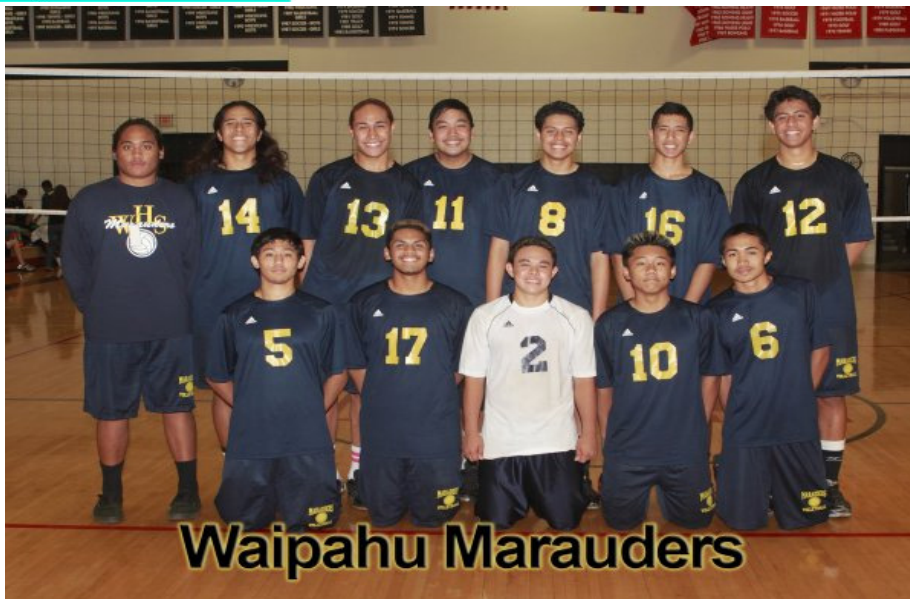

2011 HBVI Gold Bracket

**2011
Gold
Champion
Punahou**

**2011
Gold
Runner Up
KS Kapalama**

**2011
Gold
3rd Place
Iolani**

Iolani Raiders

2011 HBVI Silver Bracket

**2011
Silver
Champion
Brother Rice**

Brother Rice

**2011
Silver
Runner Up
Baldwin**

Baldwin Bears

**2011
Silver
3rd Place
St. Louis**

St. Louis Crusaders

2011 HBVI Bronze Bracket

2011
Bronze
Champion
Waipahu

2011
Bronze
Runner Up
Aiea

2011
Bronze
3rd Place
Damien

2011 HBVI Awards

2011 One Team Award

Eddie Hamada "One Team" Award goes to the team that best exhibited the qualities perpetuated by Coach Hamada
DISCIPLINE TEAMWORK HUMILITY

2011 Outstanding Players

Left-to-Right: Micah Christenson (KS-Kapalama), Logan Nowack (Iolani), Evan Enriques (KS-Hawai'i), Brian Fung (Maryknoll), Michael Fisher (HBA)
not present: Ben Lam (Punahou), Teawe Olds (Castle)

2011 HBVI FINAL RESULTS

2011 FINAL STANDINGS						
Rank	Team	Matches		Games		Title
		Won	Lost	Won	Lost	
1	PUNAHOU	5	1	10	2	Gold Division Champion
2	KS-KAPALAMA	5	1	10	2	
3	ʻIOLANI	5	1	10	3	
4	KS-HAWAII	4	2	8	6	
5	MARYKNOLL	5	1	10	4	
6	CASTLE	3	3	7	6	
7	HAWAII BAPTIST	2	3	6	6	
8	KING KEKAULIKE	2	3	4	7	
9	BROTHER RICE	3	2	6	5	Silver Division Champion
10	BALDWIN	2	3	5	7	
11	SAINT LOUIS	2	3	5	6	
12	MID PACIFIC	1	4	3	9	
13	WAIPAHU	2	3	5	7	Bronze Division Champion
14	ʻAIEA	1	4	3	9	
15	DAMIEN	1	4	3	8	
16	A PACIFIC	0	5	1	10	