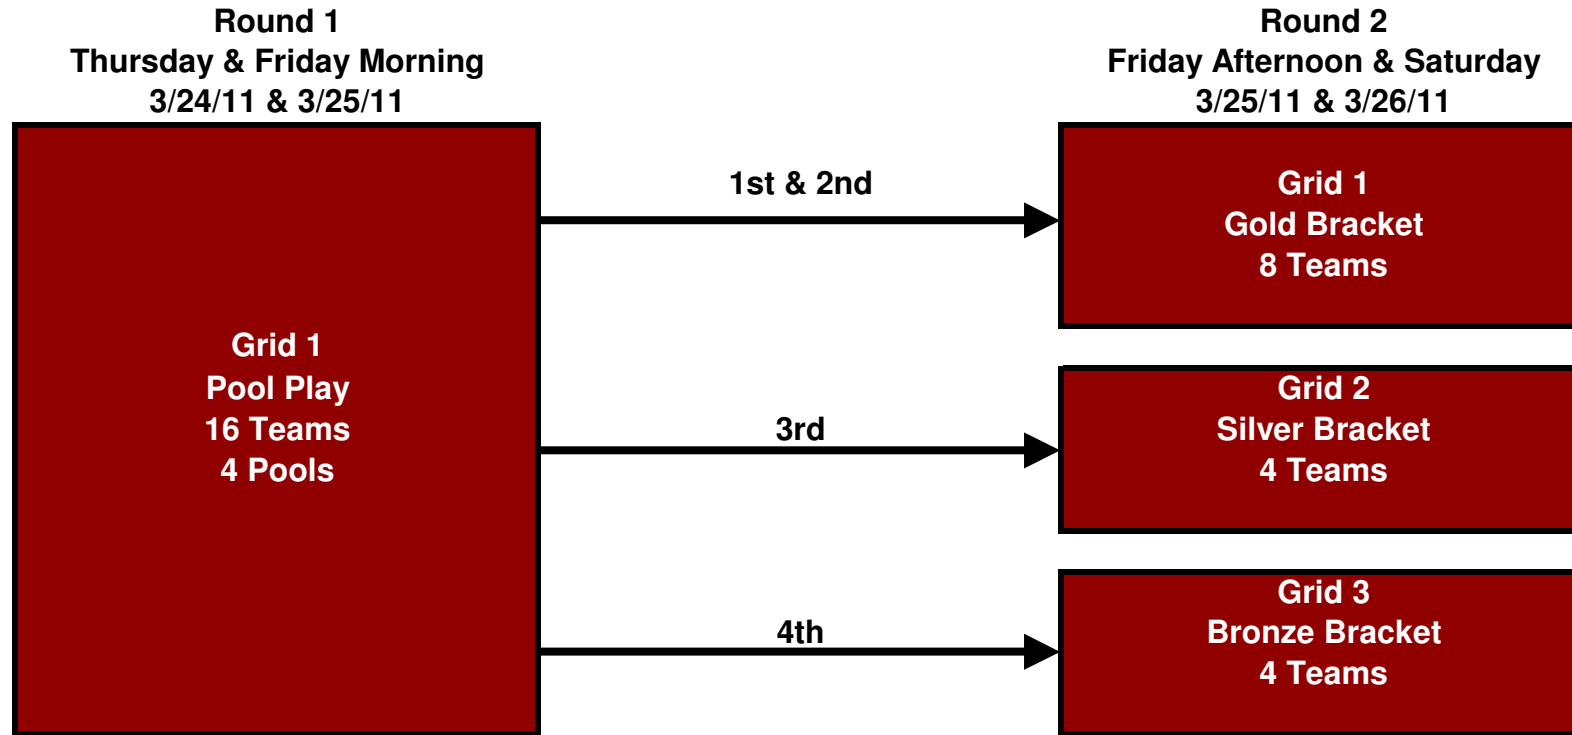

2011 HBVI Format

Best 2 out of 3

Games 1 & 2 to 25 (no cap)

Game 3 to 15 (no cap)

Standings will be determined by overall match record

First tiebreaker will be {games won} / {games played}

Second tiebreaker will be {points won} / {points played}

1 Timeout per game

Unlimited Substitutions

Matches will not start before scheduled time (except for Thursday late pools)

Minimum 10 minutes between matches - referee discretion

All coaches meetings in lower gym

Thursday late pools (B, C, & D) - matches will begin 10 minutes after previous match.