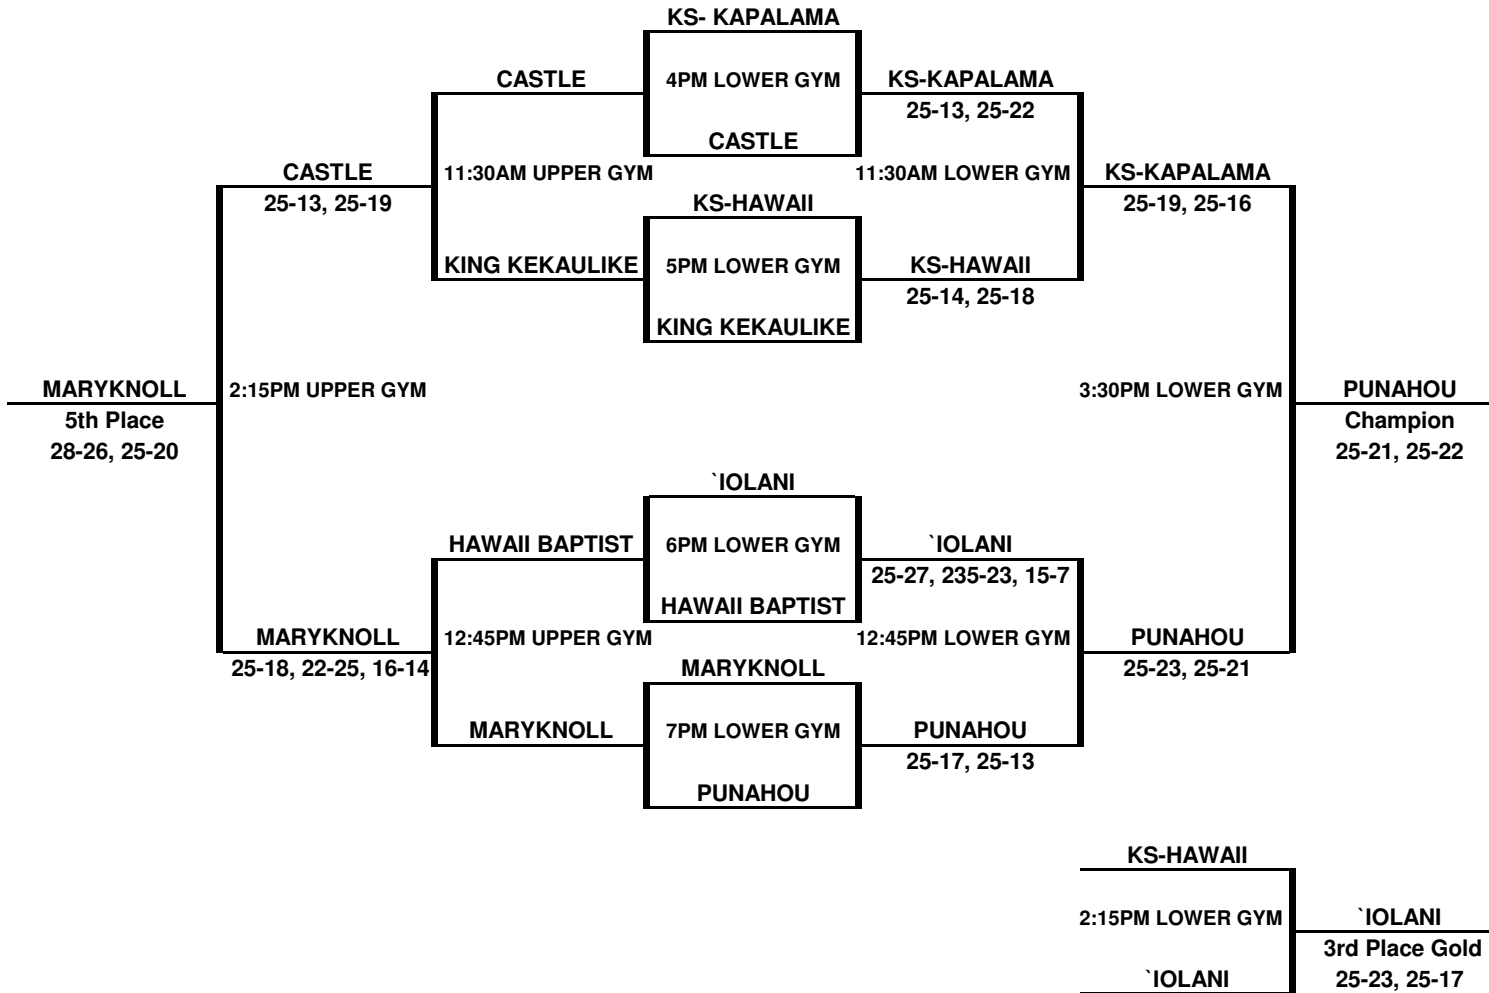

Results will be posted daily at: <http://www.iolaniboysvolleyball.org/>